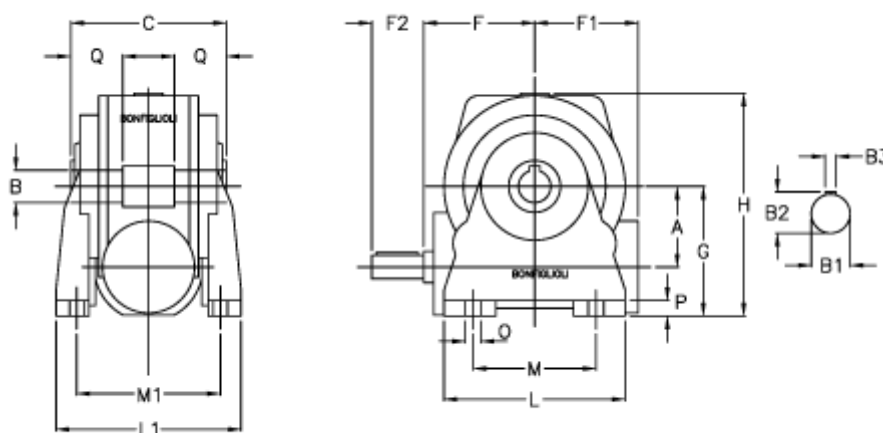

Data Sheet

Article number: 3901044100100

Description: Worm gear with solid input shaft
VF 44N-100-HS

Measures

a	= 44.6	F1 = 54	O = 8.5
B	= 18	F2 = 30	P = 10
B1	= 11	g = 72	Q = 24.5
B2	= 12.5	H = 124.5	
B3	= 4	L = 90	
C	= 64	L1 = 98	
Description = VF 44N-xx-HS		m = 52	
F	= 54.0	M1 = 81.0	